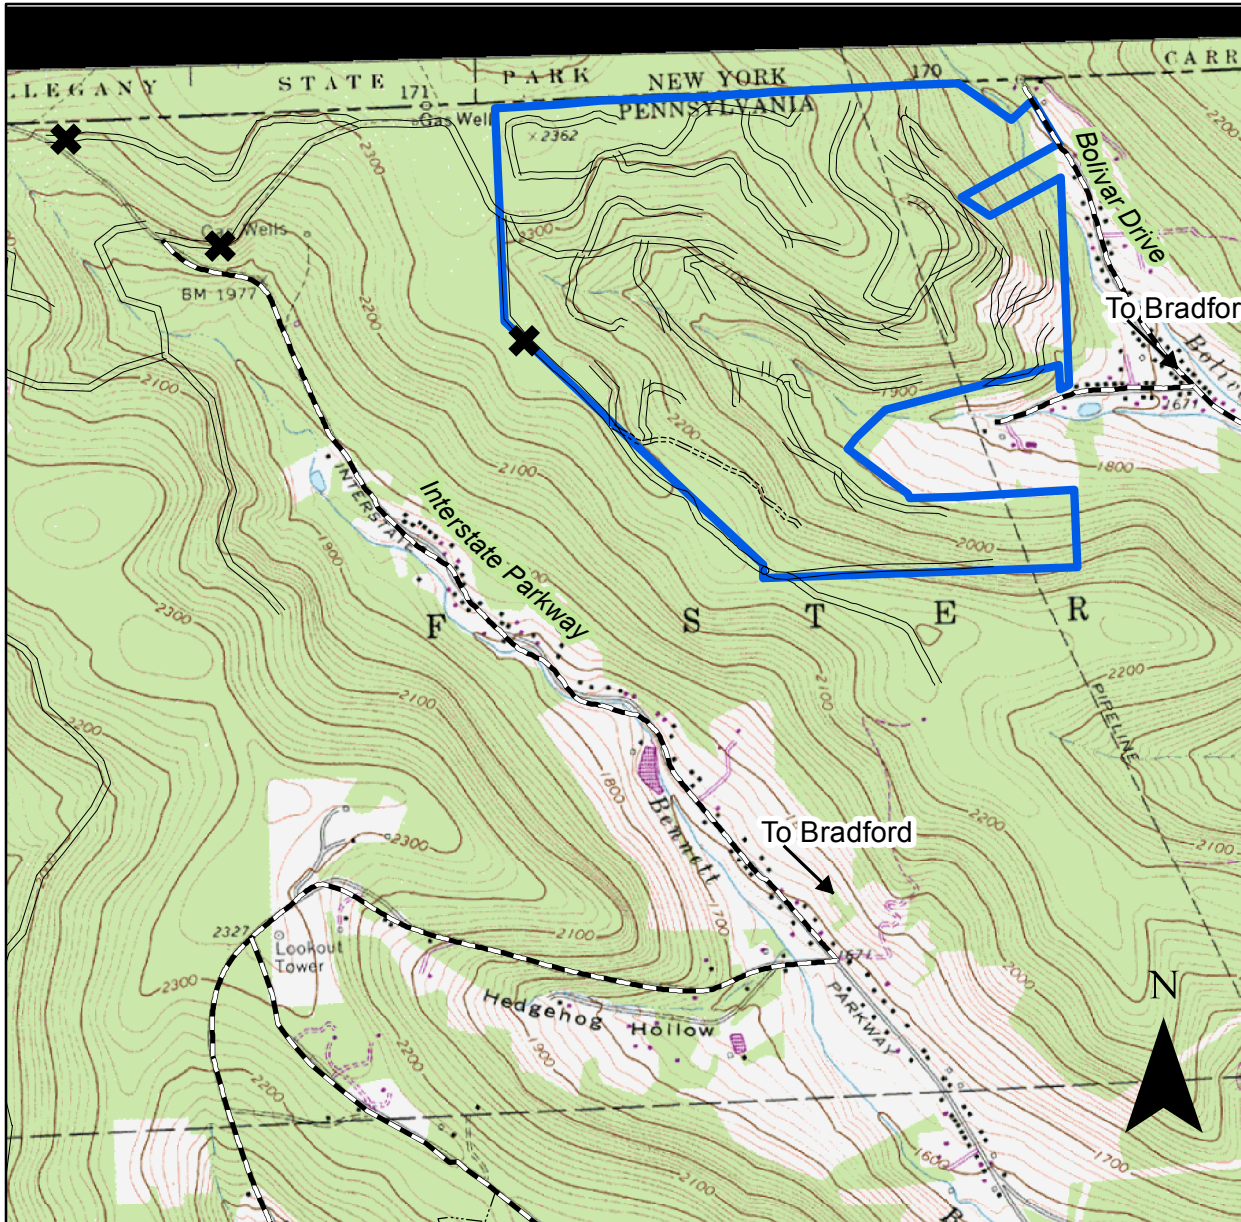

Collins

Kane Hardwood

DMAP Unit 1857

-  DMAP Unit 1857
-  McKean Townships
-  McKean County

Gates

 DMAP Unit 1857 Boundary

 Public

 Primary

 Secondary

 Closed

1 inch = 2,000 feet

The boundaries on this property are clearly marked with blue paint blazes.

The DMAP area DOES NOT exceed these limits. Entire property is forested and open to hunting.