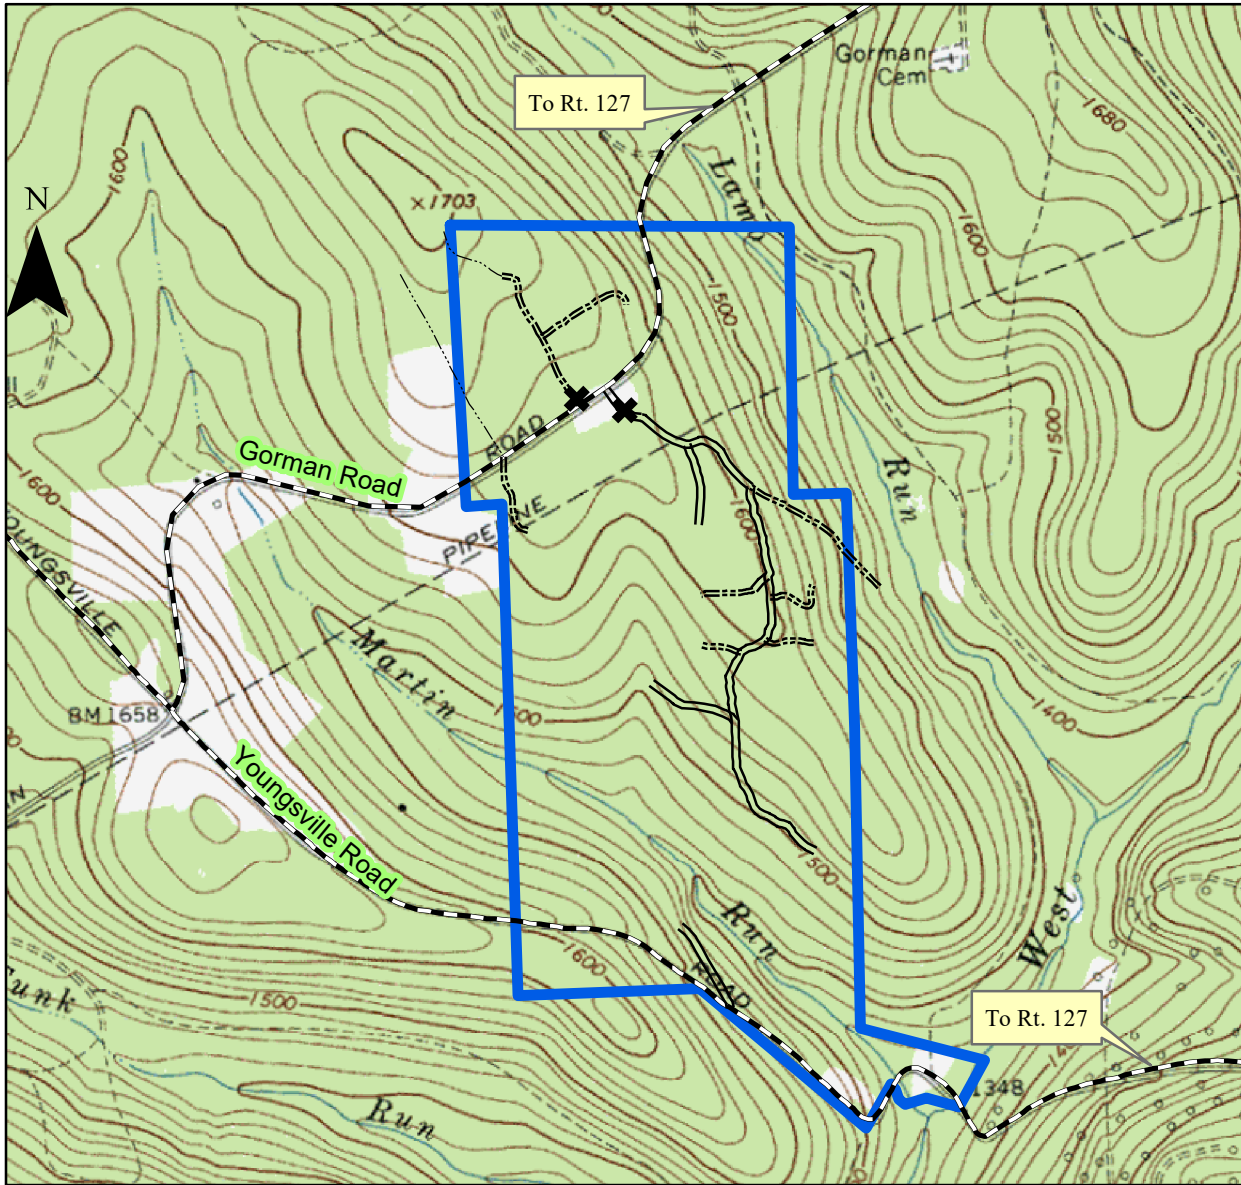

Collins

Kane Hardwood

DMAP Unit 3544

-  DMAP Unit 3544
-  Warren Townships
-  Warren County

- Legend**
-  Gates
 - Roads**
 -  Public
 -  Haul Road
 -  4 X 4
 -  Closed/Skid Trail
 -  DMAP Unit Boundary 3544

1 inch = 1,500 feet

The boundaries on this property are clearly marked with blue paint blazes.
The DMAP area DOES NOT exceed these limits. Entire property is forested and open to hunting.